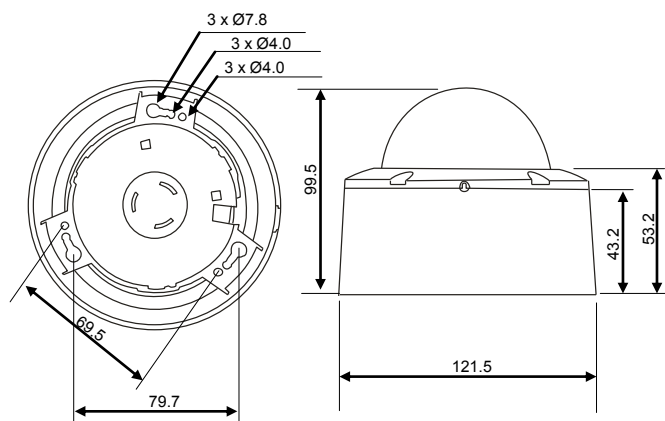

Unit : mm

Technical Specifications

Model	SPD-335NC2-36I	SPD-335PC2-36I
VIDEO		
Imaging Device	1/3" 960H CCD Image Sensor	
Signal System	NTSC	PAL
Total Pixels	1020(H) x 508(V)	1020(H) x 596(V)
Effective Pixels Number	976(H) x 494(V)	976(H) x 582(V)
Scanning System	2:1 Interlace	
Sync System	Internal	
Scanning Frequency	15.734KHz(H)/59.94Hz(V)	15.625KHz(H)/50Hz(V)
Horizontal Resolution	700TV Lines	
Min. Illumination	0.0006 Lux @ F1.2(Sense up 512x,) 0Lux(IR ON)	
S/N Ratio	More than 50dB (AGC OFF)	
Video output	CVBS : 1.0Vp-p / 75Ω Composite	
Fixed Focal Lens		
Mount Type	Board (M12 x 0.5 pitch)	
Lens Type	Fixed	
Focal length	3.6mm	
Max. Aperture Ratio	F2.0	
OPERATIONAL(Coaxitron Control only)		
OSD Language	English, Chinese, Simplified Chinese	
Electronic Shutter Speed	1/60~1/120,000	1/50~1/120,000
Flickerless	1/100sec	1/120sec
Brightness	0~20	
AGC	OFF/ON (0~ 20)	
DWDR	OFF/Manual/Auto	
White Balance	ATW/Push/MANUAL	
BLC	OFF/ON	
Day & Night	Day/Night/Auto/EXT/CDS	
Motion	OFF/ON(4 Area)	
Privacy	OFF/ON(8 Area)	
Defog	OFF/Manual/Auto	
Camera Title	OFF/ON	
Camera ID	0 ~ 255	
Protocol	Coaxitron(Pelco C)	
BAUD RATE	2400, 4800, 9600, 19200, 38400, 57600, 115200	
Lens Shading	OFF/ON(0~20)	
DNR	OFF/Low/Middle/High	
MIRROR	OFF/ON	
Display	Disp Sel/Set Title/Language/Setup status	
Display Sel.	ID/TITLE	
Sharpness	0 ~ 20	
High Light Compensation	OFF/ON	
Gamma	0.35~0.65	
ENVIRONMENTAL		
Operating Temperature	-10℃ ~ +50℃	
Operating Humidity	Less than 80% RH(Non-condensing)	
ELECTRICAL		
Input Voltage	DC12V ±10%	
Power Consumption	Max. 4.0W (IR LED ON)	
MECHANICAL		
Color	Ivory	
Material	ABS	
Dimensions	121 x 80mm (Ø)	
Weight	Approx. 300g	